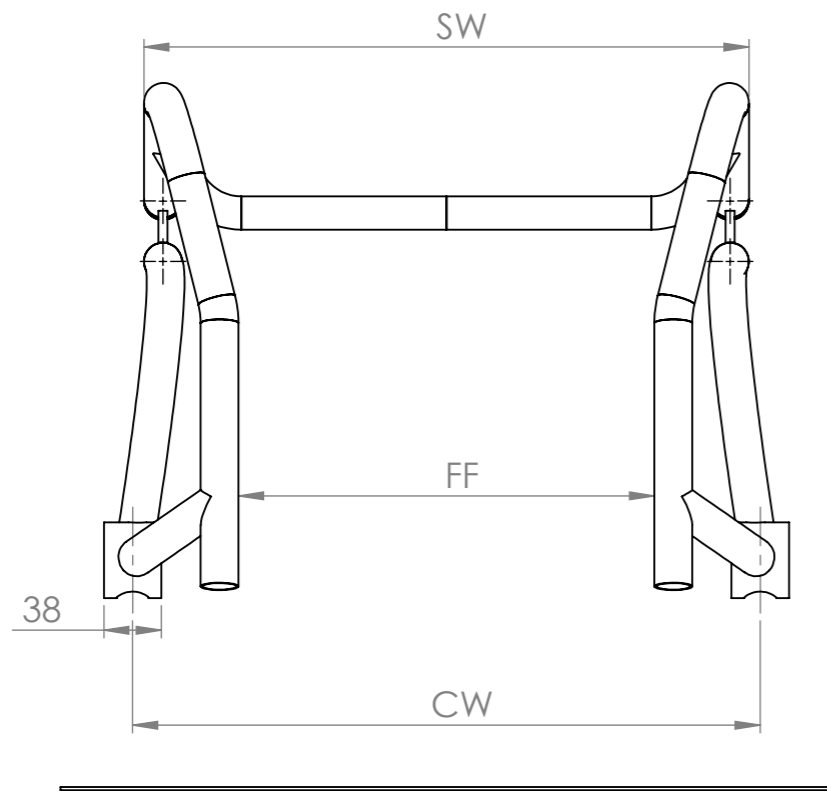

Hawk Medium Frame SD 39-45

SW	FF	CW
350	225	365
357	250	390
400	275	415
425	300	440
450	325	465
475	350	490
500	375	515

DESIGN STATE: Work in Progress		 WOLTURNUS Wolturnus A/S Tel: +45 96 71 71 70 Halkærvej 24b Fax: +45 96 71 71 80 DK-9240 Nibe info@wolturnus.dk www.wolturnus.dk		STOCK NO: 0	ASSEMBLY NO: 0
UNLESS OTHERWISE SPECIFIED TOLERANCES ACCORDING TO: DIN 2768M				TITLE: Hawk SD 39 - 45, Medium frame	
FINISH: -	COLOR: -	SHORTENING: -	MATERIAL: EN-AW 7020	DRAWING NO: 11578	REVISION: 00+
NAME:	DATE:	DRAWN BY: CKP	17-08-2016	SCALE: 1:5	SHEET 1 OF 1
MFG:	-	WEIGHT: 3.249 kg	-	SIZE: A3	-