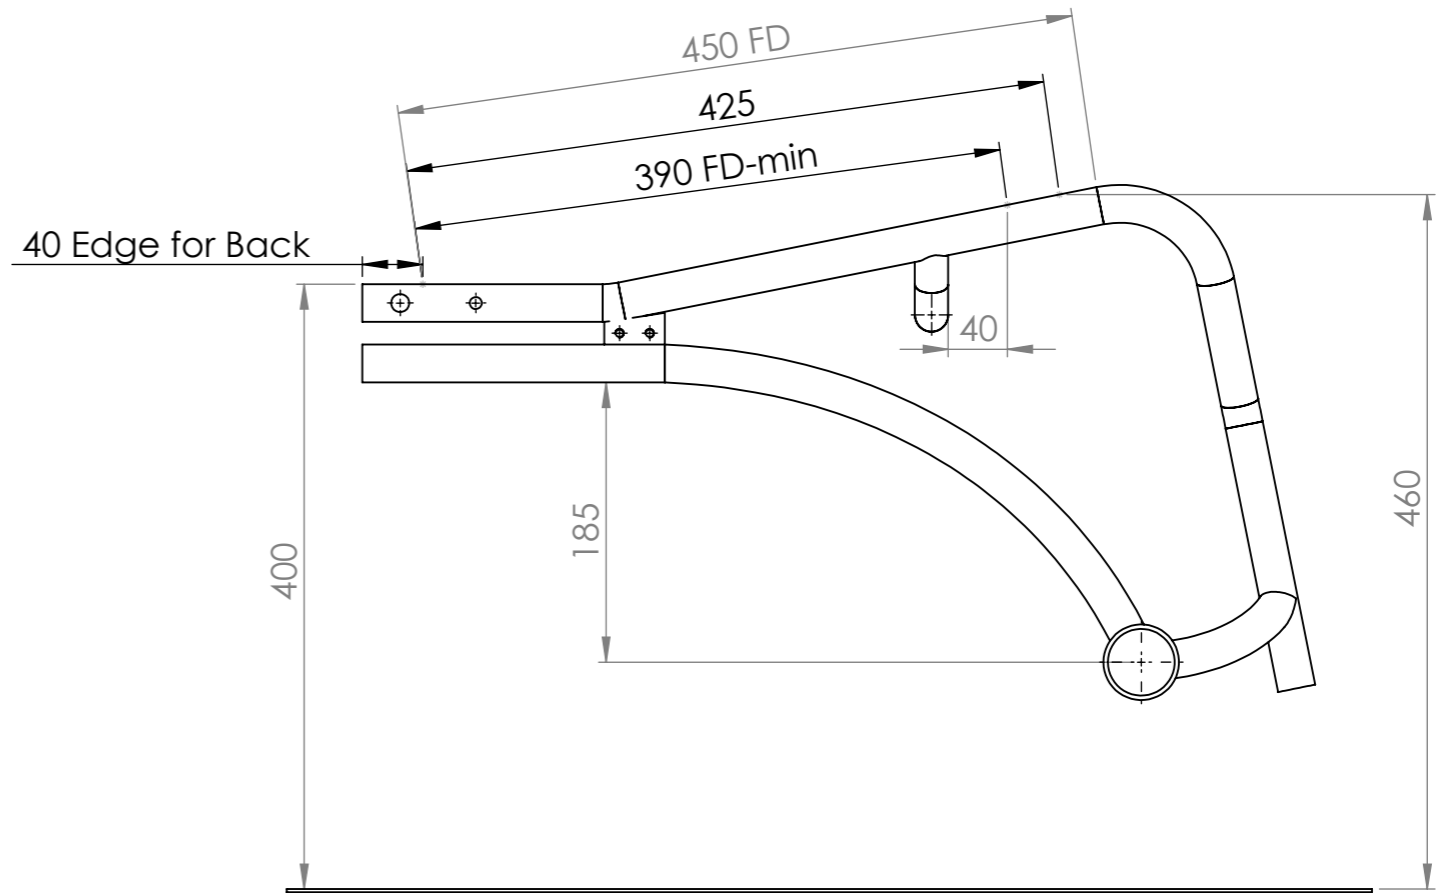

Hawk Medium Frame SD 39-45

SW	FF	CW
350	225	365
357	250	390
400	275	415
425	300	440
450	325	465
475	350	490
500	375	515

DESIGN STATE: Work in Progress		 WOLTURNUS Wolturnus A/S Tel: +45 96 71 71 70 Halkærvej 24b Fax: +45 96 71 71 80 DK-9240 Nibe info@wolturnus.dk www.wolturnus.dk		STOCK NO: 0	ASSEMBLY NO: 0
UNLESS OTHERWISE SPECIFIED TOLERANCES ACCORDING TO: DIN 2768M				TITLE: Hawk SD 39 - 45, Medium frame	
FINISH: -	COLOR: -	SHORTENING: -	MATERIAL: EN-AW 7020	DRAWING NO: 11578	REVISION: 00+
NAME:	DATE:	DRAWN BY: CKP	17-08-2016	SCALE: 1:5	SHEET 1 OF 1
MFG:	-	WEIGHT: 3.249 kg	-	SIZE: A3	-